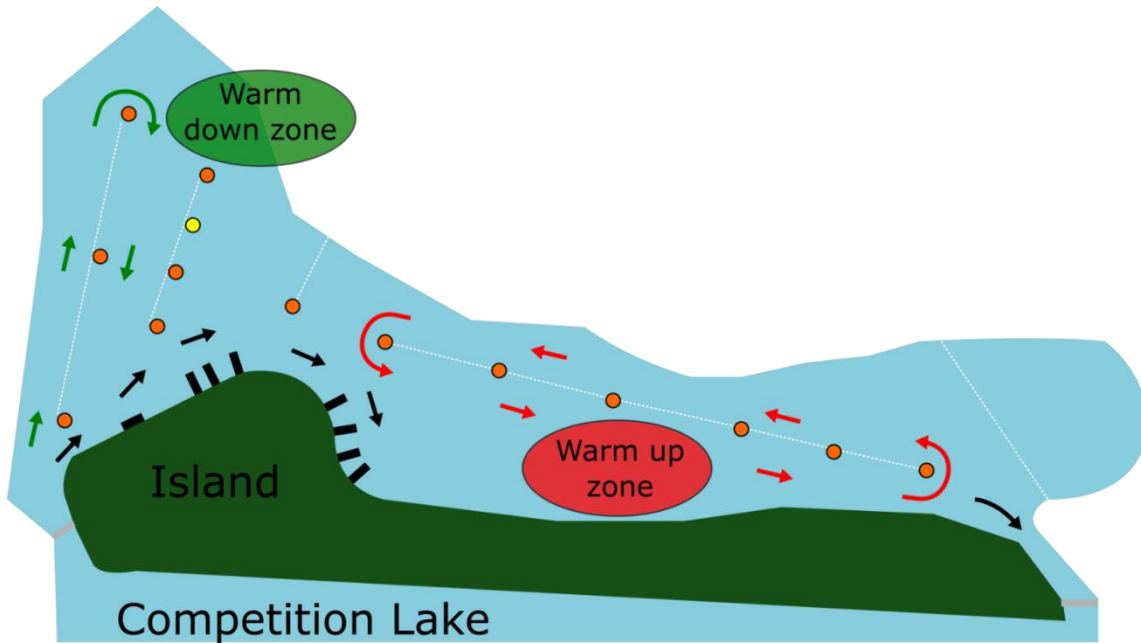

WARM UP LAKE TRAFFIC PROCEDURE