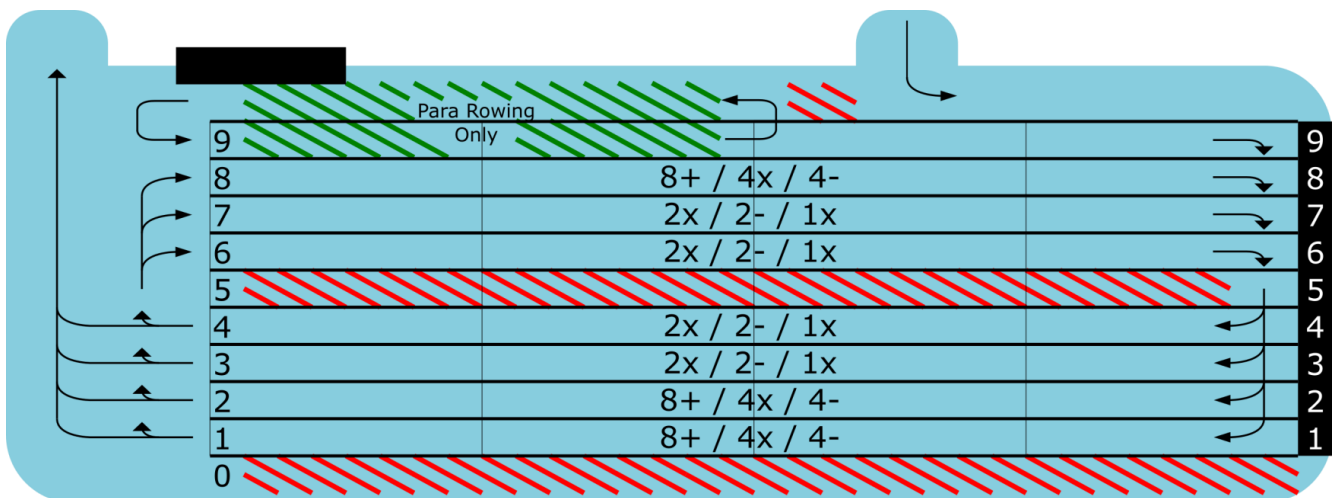

COMPETITION LAKE TRAFFIC PROCEDURE – TRAINING